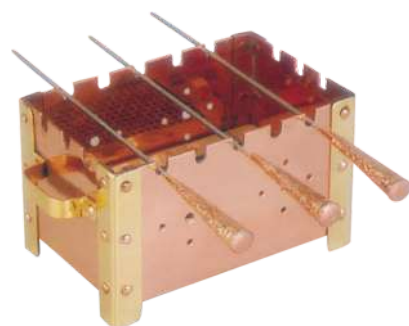

KH-113
Bar Be Cue